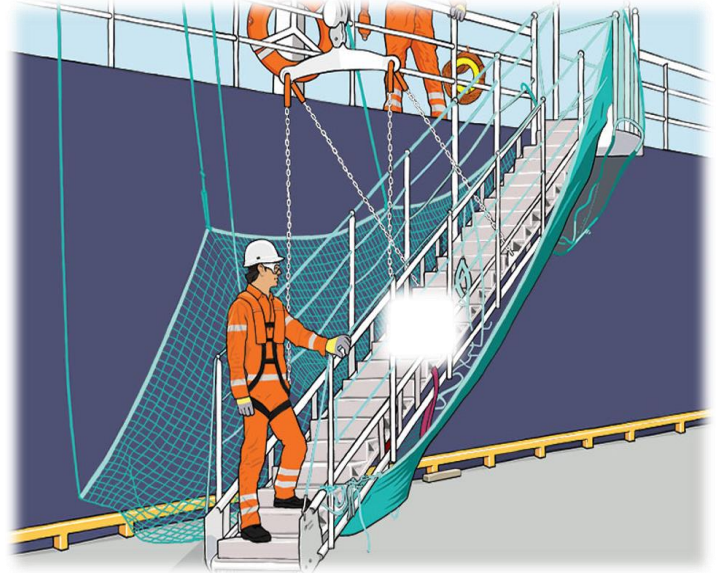

POLYPROPYLENE GANGWAY SAFETY NET

Application:

Hang under the ladder to keep people or things from dropping into the river, or for isolation for some place

For ships and vessels: hanging ladder screen, railing screen, lifesaving screen, cabin partition screen, flame-retarded screen etc.

For harbours loading and unloading hanging screen, group-shaping screen, cover screen for goods, safety screen, hanging network etc.

For building construction: safety screen, fence screen etc.

For security of life and property. All mesh ropes are securely knitted in position.