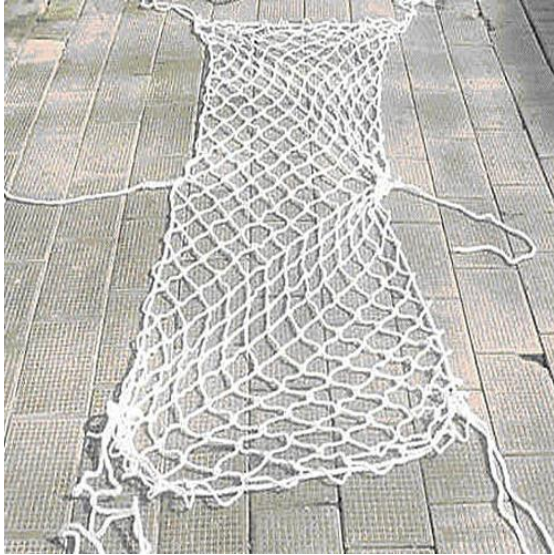

POLYPROPYLENE GANGWAY SAFETY NET

Application:

Hang under the ladder to keep people or things from dropping into the river, or for isolation for some place

For ships and vessels: hanging ladder screen, railing screen, lifesaving screen, cabin partition screen, flame-retarded screen etc.

For harbours loading and unloading hanging screen, group-shaping screen, cover screen for goods, safety screen, hanging network etc.

For building construction: safety screen, fence screen etc.

For security of life and property. All mesh ropes are securely knitted in position.